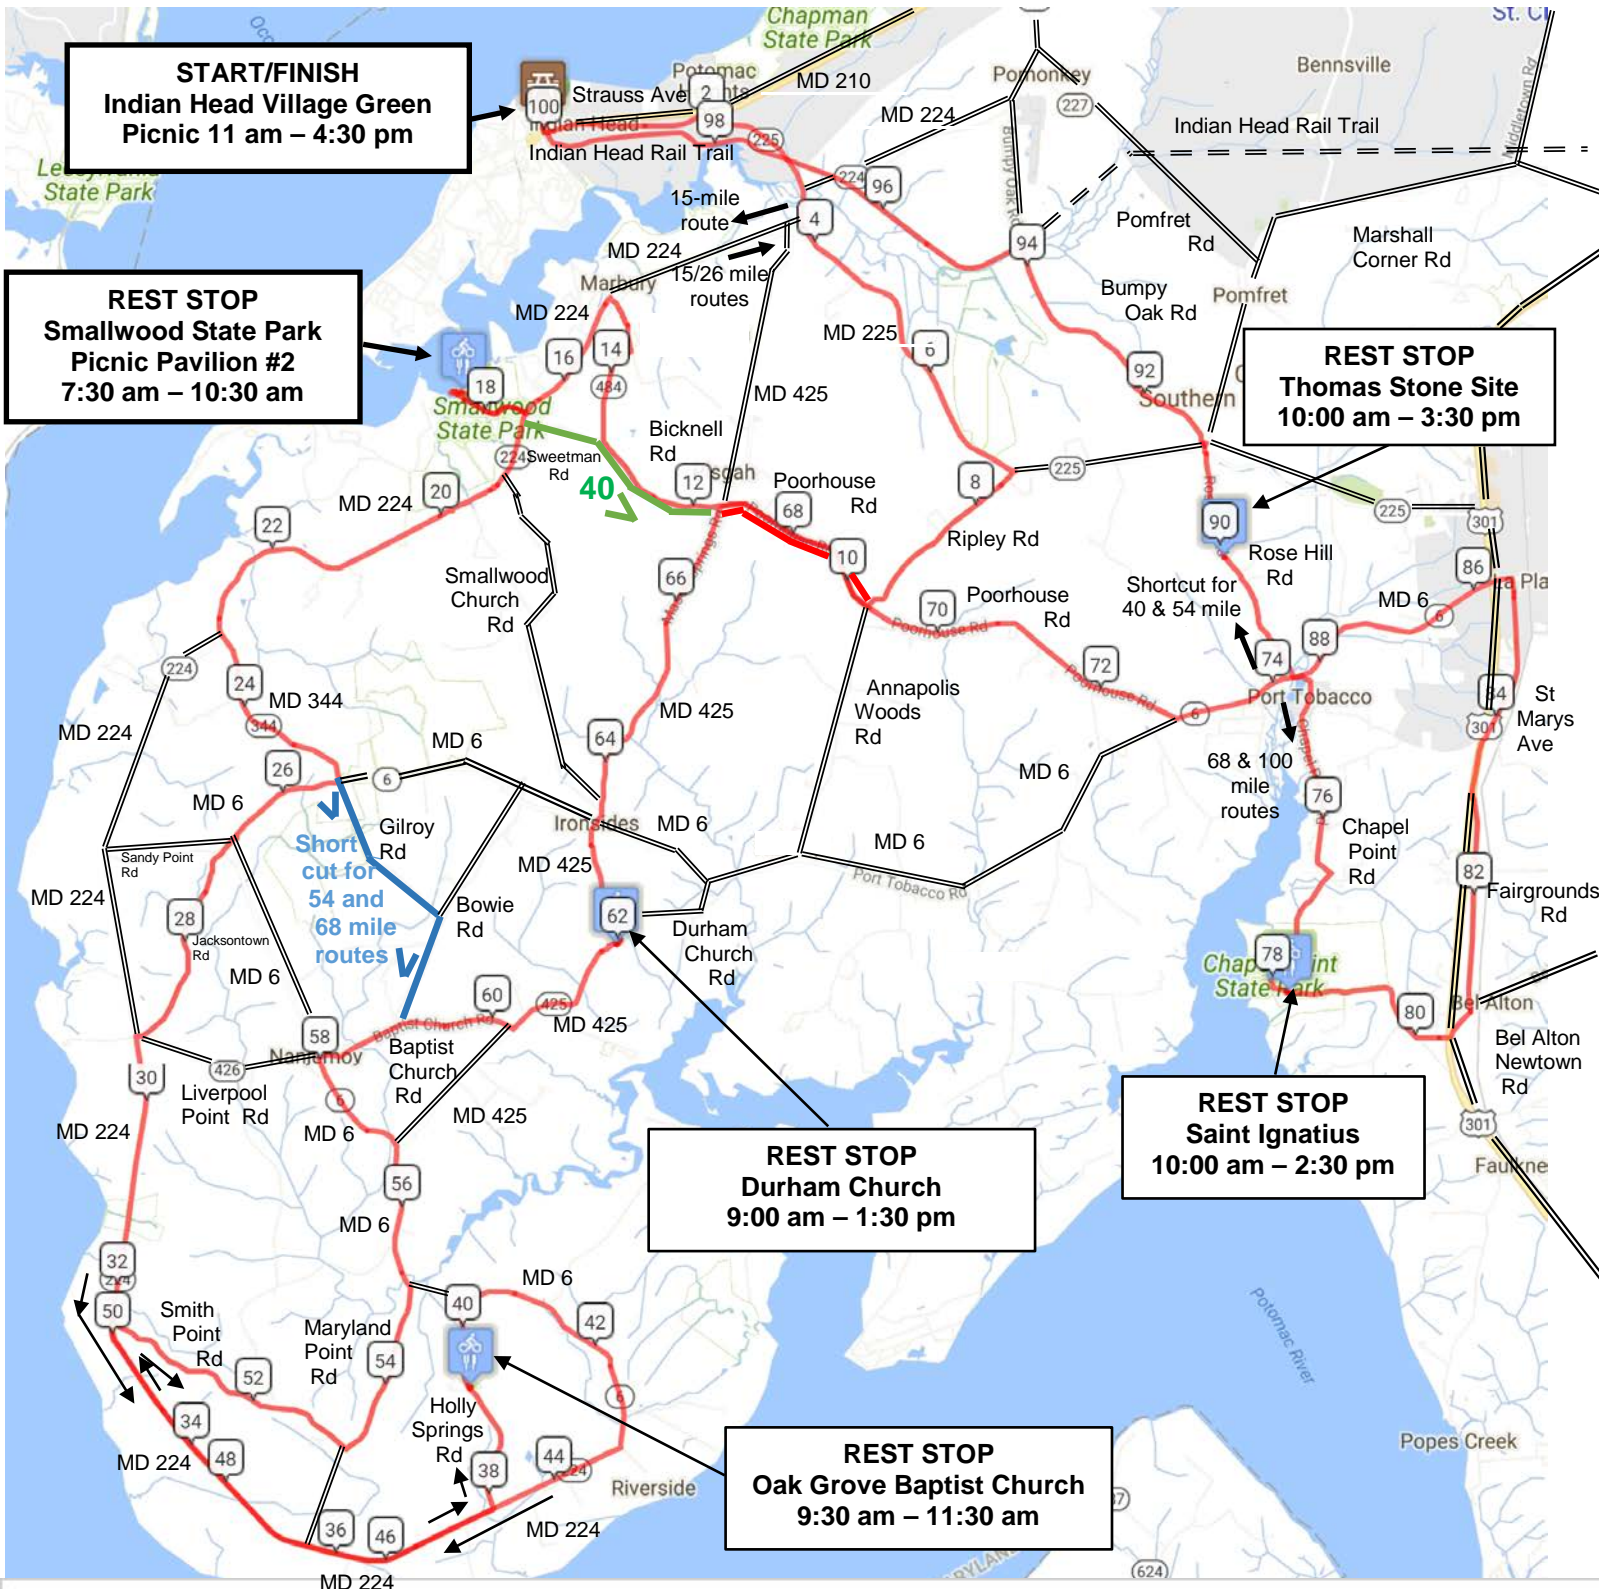

Indian Head 100

100 miles 3088 feet of climbing